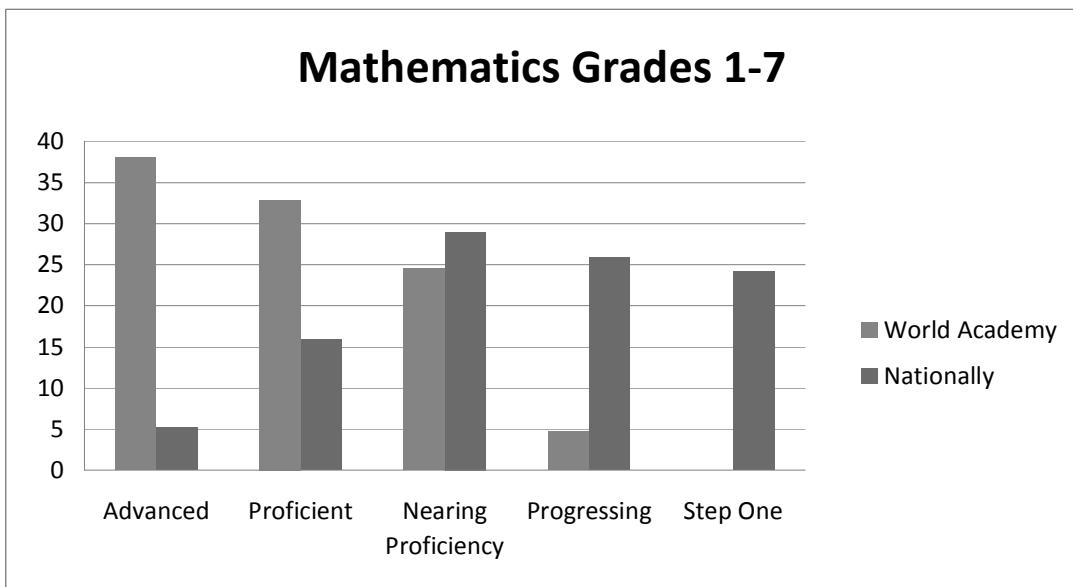

World Academy

To each, a world of opportunity.

TERRA NOVA TESTING RESULTS 2011

**The below graph measures students proficiency to the nearest benchmark year. Benchmarks for determining Proficiency Levels (Step One, Progressing, Nearing Proficiency, Proficient and Advanced) are based on 2nd, 5th and 8th Grade while the below results are calculated from the scores of students in 1st Grade through 7th Grade.*

Reading Grades 1-7

Language Grades 3-7

Social Studies Grades 3-7