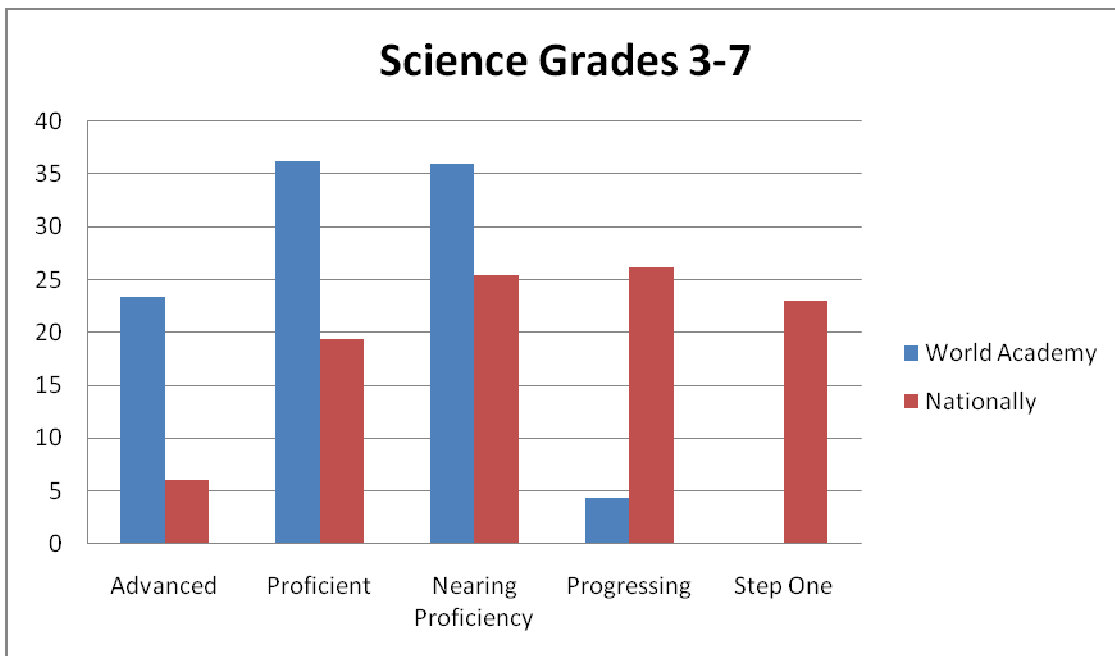

World Academy

To each, a world of opportunity.

TERRA NOVA TESTING RESULTS 2011

**The below graph measures students proficiency to the nearest benchmark year. Benchmarks for determining Proficiency Levels (Step One, Progressing, Nearing Proficiency, Proficient and Advanced) are based on 2nd, 5th and 8th Grade while the below results are calculated from the scores of students in 1st Grade through 7th Grade.*

Reading Grades 1-7

Language Grades 3-7

Social Studies Grades 3-7